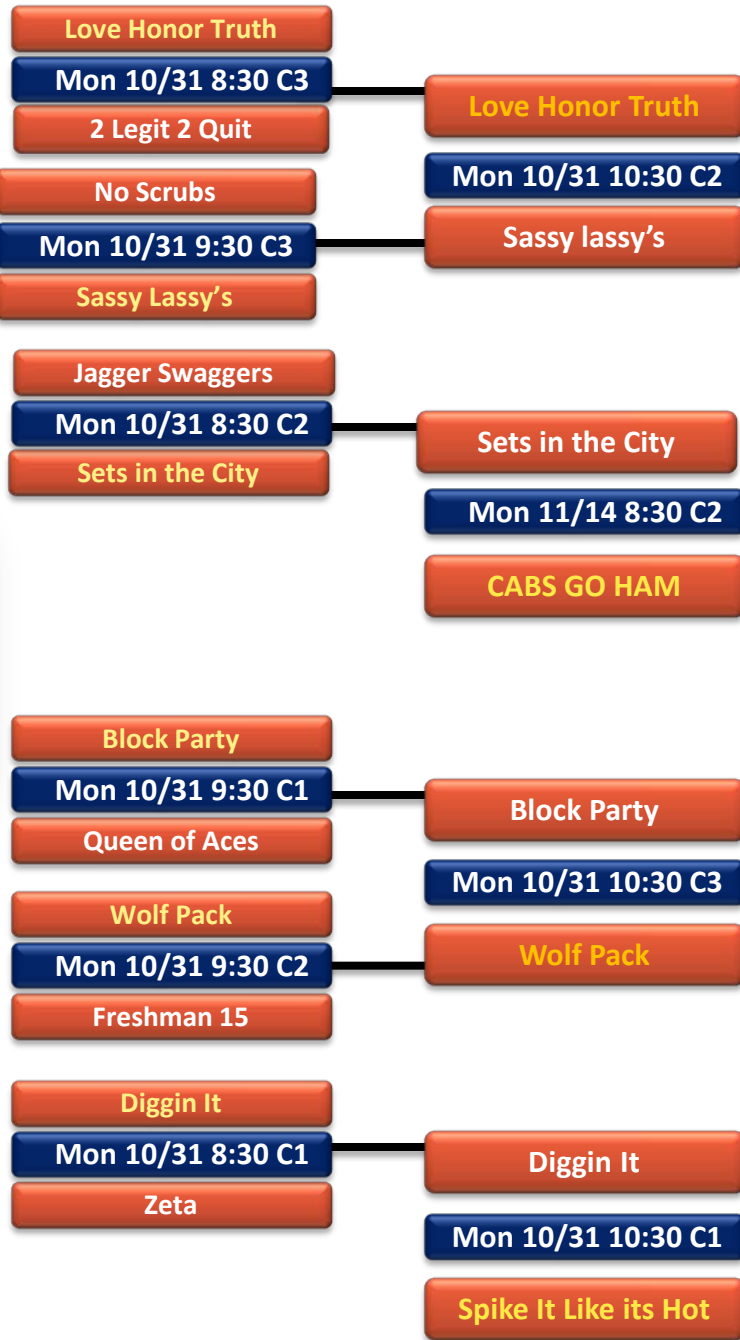

2011 WOMEN'S INTRAMURAL VOLLEYBALL CHAMPIONS

CABS GO HAM

CABS GO HAM

Wolf pack

Campus Recreation
Division of *Student Life*